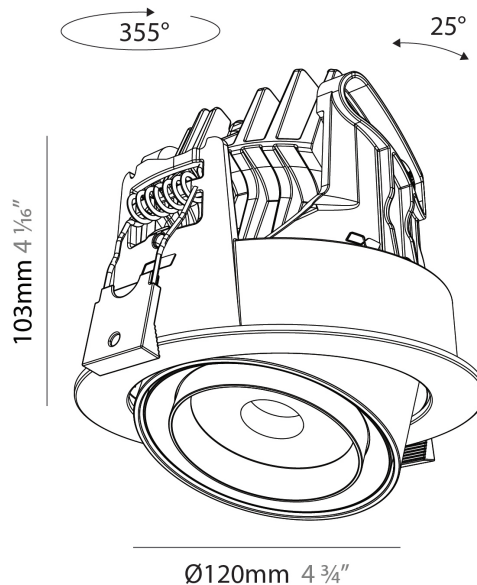

GENERAL

Series: Centriq
Subseries: Centriq Round Flex Adjustable
Brand: Prolicht
Division: Architectural
Mounting Type: Recessed
Mounting Location: Ceiling
Subcategory: Spots

PHYSICAL

Shape: Cylinder
Diameter (mm): 120
Diameter (in): 4 ¾
Height (mm): 105
Height (in): 4 ¼
Min. Recessing Depth (mm): 120
Min. Recessing Depth (in): 4 ¾
Light Distribution: Adjustable / Direct
Weight (kg): 0.666
Fixture Finish: SSR / BKV / CWI / CRY / HAB / UFT / ITA / RUA / FTG / MYG / LOD / PUS / FRO / FUP / KIA / POP / BLS / SPG / MEY / GOH / GUM / CHC / COM / ABZ / JAG / OBR / MOS / ROR
Fixture Material: Aluminum
Cut-out Measurements: Dia. 112mm / 4 7/16"

ELECTRICAL

Lamp Type: LED (Zhaga Standard)
Input Wattage (W): 20.5
Total Output Wattage (W): 18.1
Dimming: Tri-Mode (Non-Dimming and Phase Dimming (120Vac only) and 0-10V Dimming)
Driver Included: Yes
Driver Location: Recessed Housing
Driver Type: Constant Current - Universal
Driver Class: Class 2
Housing: ENCP 3
Input Voltage (V): 120 - 277
Constant Current (MA): 500

LED

Color Temperature (°K): 2700 / 3000 / 3500 / 4000
Max. Delivered Lumen (lm): 1201 / 1294 / 1346 / 1373
Nominal Lumen (lm): 1668 / 1797 / 1869 / 1907
CRI: >90 CRI
Lamp Life (hrs): 50000

OPTICAL

Beam Angle: 18 - 46
Adjustability: Rotational 350° / Tilt 25°

RATINGS AND CERTIFICATIONS

Certified By: CSA Certified to UL and CSA Standards
IP rating: IP20